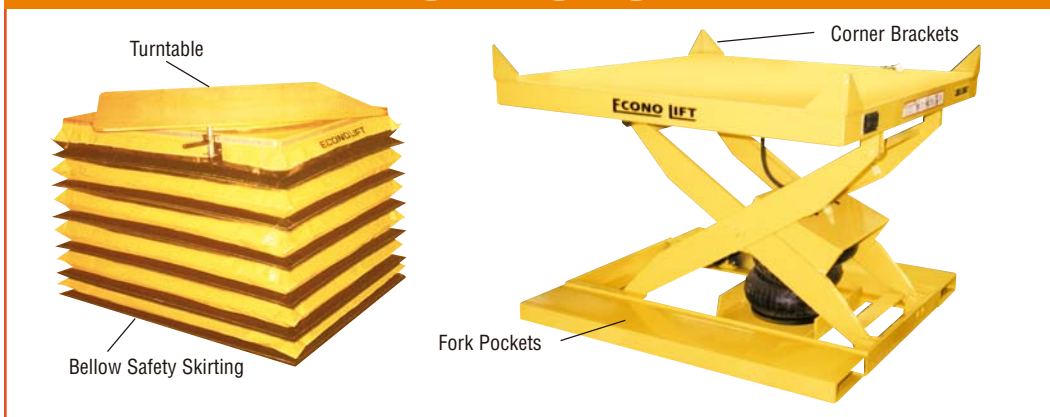

OPTIONS

MODEL NO.	CAPACITY (LBS.)	PLATFORM/BASE SIZE (W X L) (IN.)	LOW HEIGHT (LH) (IN.)	TRAVEL (IN.)	TOTAL HT (TH) (IN.)	WEIGHT (LBS)
ESL45	450-4,500	32 x 48	9	24	33	600