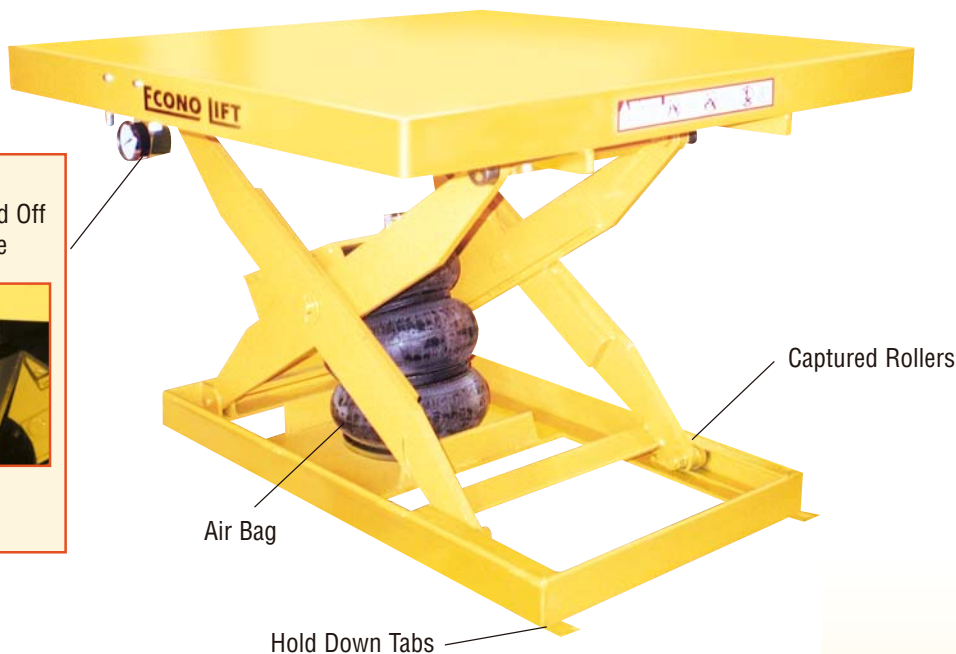

# ERGO SELF LEVELLER

450-4,500 LBS

Pressure Gauge  
Quick Disconnect and  
manual bleed off valve

NOTE: All total heights have a tolerance between +/- .25".

### CAPACITY

- 450-4,500 lbs.

### BASE SIZE

- 32" wide x 48" wide