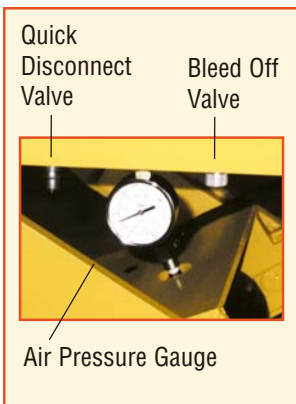

# ERGO SELF LEVELLER

450-4,500 LBS

Pressure Gauge  
Quick Disconnect and  
manual bleed off valve