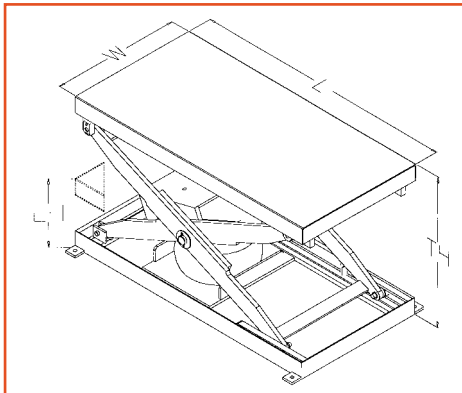

# ERGO SELF LEVELLER

450-4,500 LBS

Pressure Gauge  
Quick Disconnect and  
manual bleed off valve

### Total Height Available

Weight on Unit vs P.S.I. (in inches)

WEIGHT (LBS)	TOTAL HEIGHT	TOTAL HEIGHT	TOTAL HEIGHT
	at 100 P.S.I.	at 80 P.S.I.	at 60 P.S.I.
0	33	33	33
250	30	28.5	27
500	28.25	26.75	25
1000	27	26	23.5
1500	26	25	22.75
2000	24.25	23.25	20.75
3000	19.25	17.75	15.25
4000	13.5	12.5	10.25
4500	10.5	9	9

### CAPACITY

- 450-4,500 lbs.

### BASE SIZE

- 32" wide x 48" wide