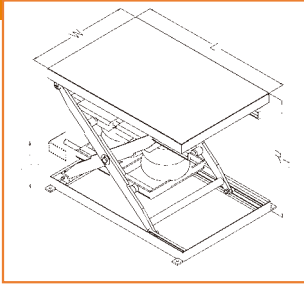

# LIFT TABLE

1,000/2,000/4,000/6,000 LBS

## CAPACITY

- 1,000/2,000/4,000/6,000 lbs.

## PLATFORM SIZES

- 32" wide x 48" long to 72" wide x 72" long

## BASE SIZES

- Standard 32" and 48" wide x 48" long