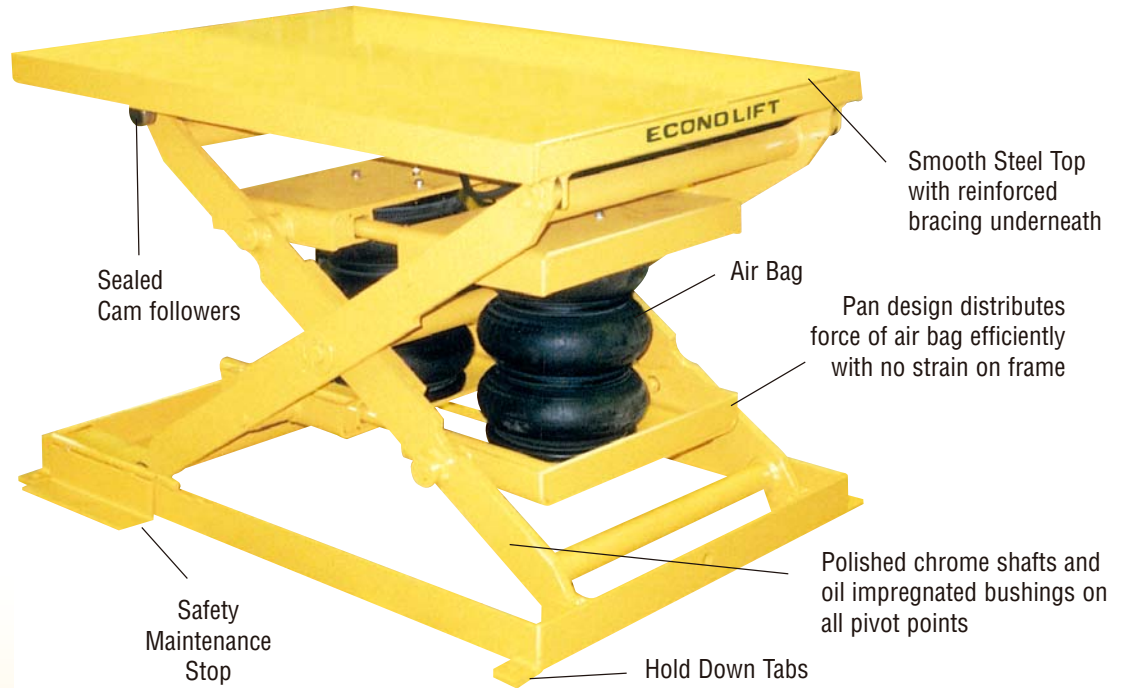

# LIFT TABLE

1,000/2,000/4,000/6,000 LBS

## CAPACITY

- 1,000/2,000/4,000/6,000 lbs.

## PLATFORM SIZES

- 32" wide x 48" long to 72" wide x 72" long

## BASE SIZES

- Standard 32" and 48" wide x 48" long