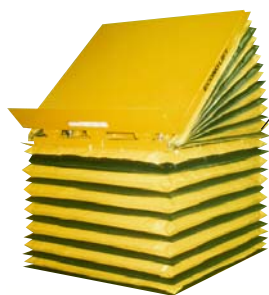

LIFT/TILT TABLE

1,000/2,000/4,000/6,000 LBS

Pedestal Mounted Hand Control

Safety Chain

OPTIONS

Bellow Safety Skirting

8" high front retaining lip c/w side gussets.

Safety Maintenance Bars

Captured Rollers

Hold Down Tabs

Air Bags

CAPACITY

- 1,000/2,000/4,000/6,000 lbs.

TILT ANGLE

- 0-40 degrees (standard)

LOWERED HEIGHT