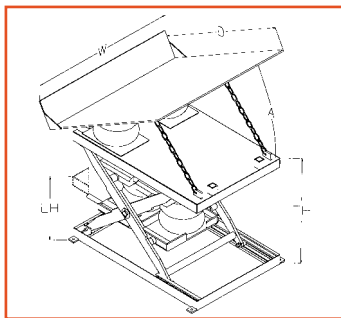

LIFT/TILT TABLE

1,000/2,000/4,000/6,000 LBS

Pedestal Mounted Hand Control

Safety Chain

OPTIONS

Bellow Safety Skirting

8" high front retaining lip c/w side gussets.

Safety Maintenance Bars

Captured Rollers

Hold Down Tabs

Air Bags

CAPACITY

- 1,000/2,000/4,000/6,000 lbs.

TILT ANGLE

- 0-40 degrees (standard)

LOWERED HEIGHT

- 15"

TRAVEL

- 24"

FRONT RETAINING LIP

- 8" high (standard)

POWER SUPPLY

Air

- Pedestal Mounted Hand Control (up/down valve)
- Covered Foot Control (optional)

OPTIONS

- Platforms: wider or deeper
- Bellow safety skirting
- Stainless steel, galvanized or 'steel-it' painted units
- Lift/tilt: reduced
- Ross valves

MODEL NO.	CAPACITY (LBS)	STD. PLAT. BASE (W X L) (IN.)	OVERSIZED PLATFORMS (UP TO) (IN.)	LOW HT (LH) (IN.)	TRAVEL (IN.)	RAISED HEIGHT (TH) (IN.)	TILT ANGLE (A) Degrees	APPROX. WT (LBS)
BASE SIZE: 36" WIDE X 48" DEEP								
ABTR-SL10-3660	1,000	36 x 48	60 x 72	15	24	39	40	1000
ABTR-SL20-3660	2,000	36 x 48	60 x 72	15	24	39	40	1150
ABTR-SL40-3660	4,000	36 x 48	60 x 72	15	24	39	40	1295
ABTR-SL60-3660	6,000	36 x 48	60 x 72	15	24	39	40	1395
BASE SIZE: 48" WIDE X 48" DEEP								
ABTR-SL10-4848	1,000	48 x 48	72 x 72	15	24	39	40	1195
ABTR-SL20-4848	2,000	48 x 48	72 x 72	15	24	39	40	1295
ABTR-SL40-4848	4,000	48 x 48	72 x 72	15	24	39	40	1395
ABTR-SL60-4848	6,000	48 x 48	72 x 72	15	24	39	40	1495
BASE SIZE: 60" WIDE X 48" DEEP								
ABTR-SL10-6048	1,000	60 x 48	84 x 72	15	24	39	40	1295
ABTR-SL20-6048	2,000	60 x 48	84 x 72	15	24	39	40	1395
ABTR-SL40-6048	4,000	60 x 48	84 x 72	15	24	39	40	1495
ABTR-SL60-6048	6,000	60 x 48	84 x 72	15	24	39	40	1595