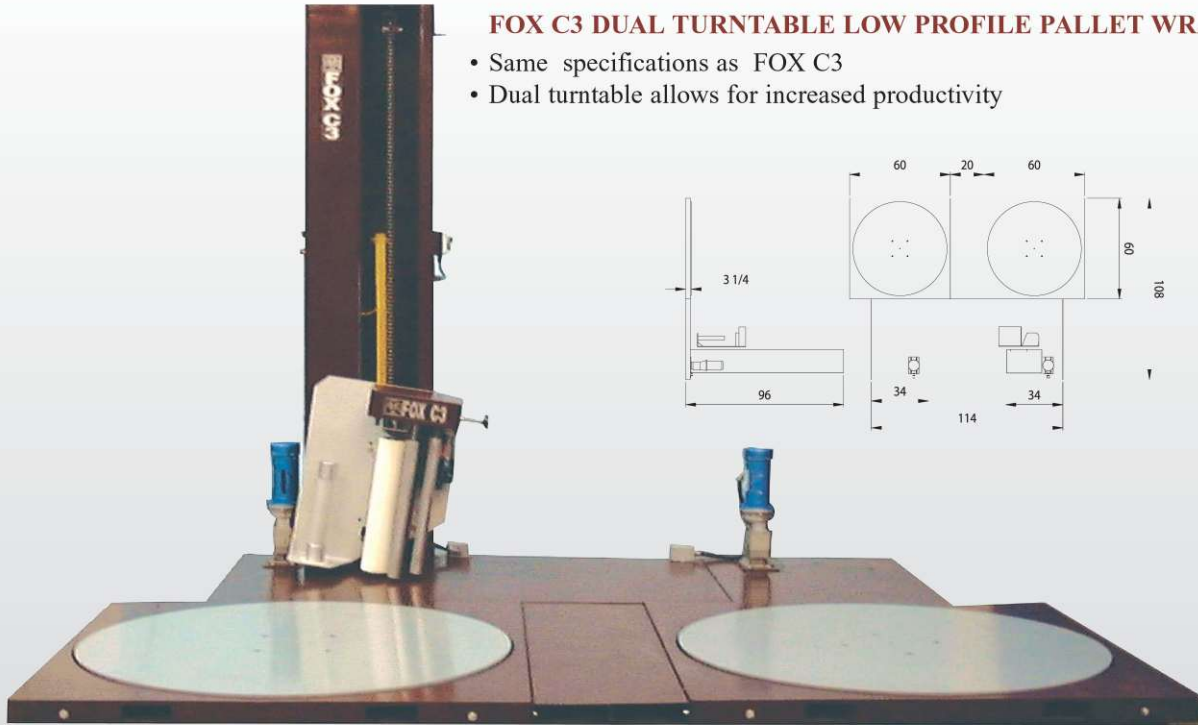

FOX DUAL TURNTABLE PALLET (FOR INCREASED PRODUCTIVITY)

FOX C3 DUAL TURNTABLE LOW PROFILE PALLET WRAPPER

- Same specifications as FOX C3
- Dual turntable allows for increased productivity

FOX C4 DUAL TURNTABLE HIGH PROFILE PALLET WRAPPER

- Same specifications as FOX C4
- Dual turntable allows for increased productivity